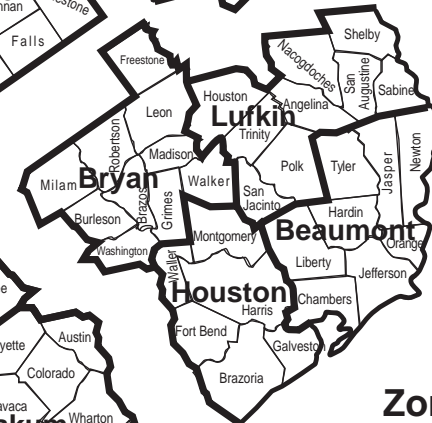

**Zone 3**

- District 4–Amarillo  
5–Lubbock  
25–Childress

**Zone 4**

- District 1–Paris  
2–Fort Worth  
3–Wichita Falls  
8–Abilene  
9–Waco
- District 10–Tyler  
18–Dallas  
19–Atlanta  
23–Brownwood

**Zone 2**

- District 6–Odessa  
7–San Angelo  
24–El Paso

**Zone 1**

- District 13–Yoakum  
14–Austin  
15–San Antonio  
16–Corpus Christi  
21–Pharr  
22–Laredo

**Zone 5**

- District 11–Lufkin  
12–Houston  
17–Bryan  
20–Beaumont

### **Zone 1**

District 13 – Yoakum  
District 14 – Austin  
District 15 – San Antonio  
District 16 - Corpus Christi  
District 21 – Pharr  
District 22 – Laredo

### **Zone 4**

District 1 – Paris  
District 2 – Fort Worth  
District 3 – Wichita Falls  
District 8 - Abilene  
District 9 – Waco  
District 10 – Tyler  
District 18 – Dallas  
District 19 - Atlanta  
District 23– Brownwood